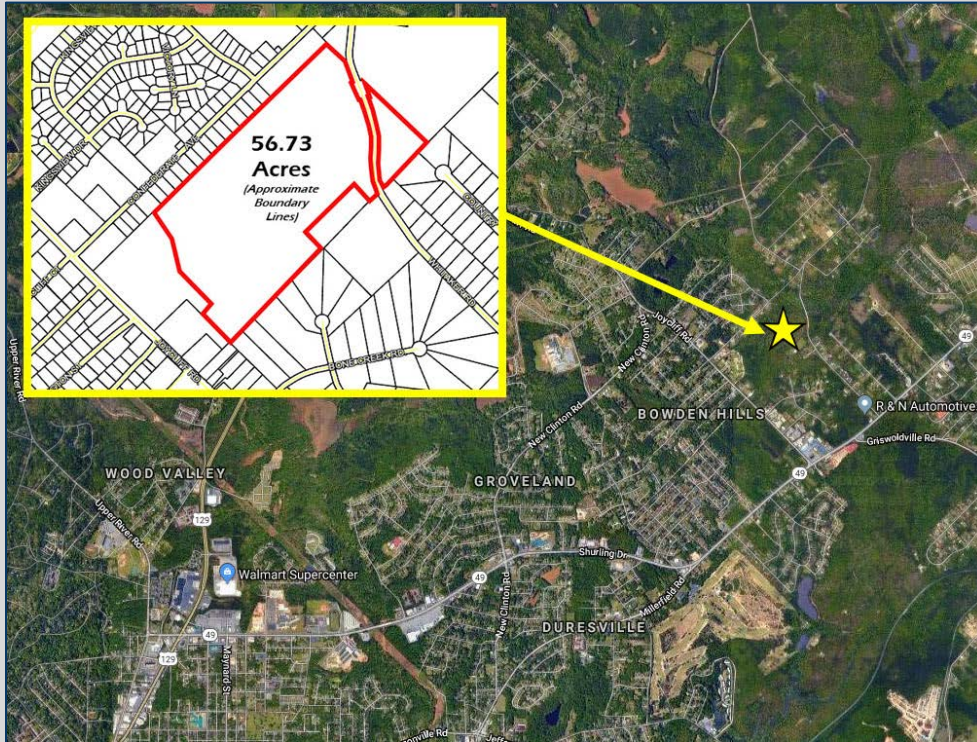

Whitaker Road
(near Joycliff Road)
Macon, GA 31211
Jones County

\$3,000/Acre

- 56.73 acres
- Rolling topography
- Water, sewer, electric and gas available to site
- Zoned R-1 (Residential)
- Located near the intersection of Joycliff Road and Highway 49 (Millerfield Road)