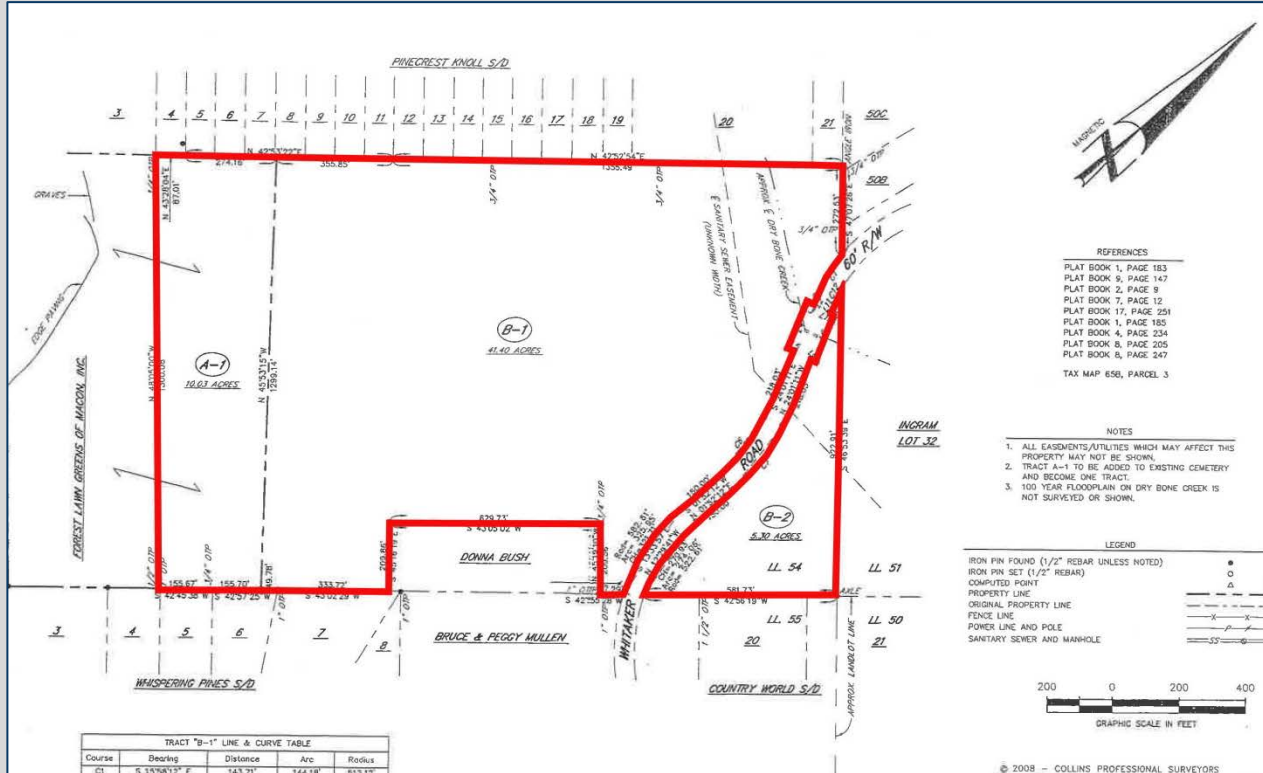

Whitaker Road
(near Joycliff Road)
Macon, GA 31211
Jones County

4124 Arkwright Road, Suite 1, Macon, GA 31210 | (478) 750-7507 | Fax (478) 750-9002 | www.thesummitgroupmacon.com

For additional information contact: **ADAM BAILEY** | Cell (478) 733-7961 | abailey@thesummitgroupmacon.com

~or~ **KING KEMPER, CCIM** | Cell (478) 957-1920 | kkemper@thesummitgroupmacon.com