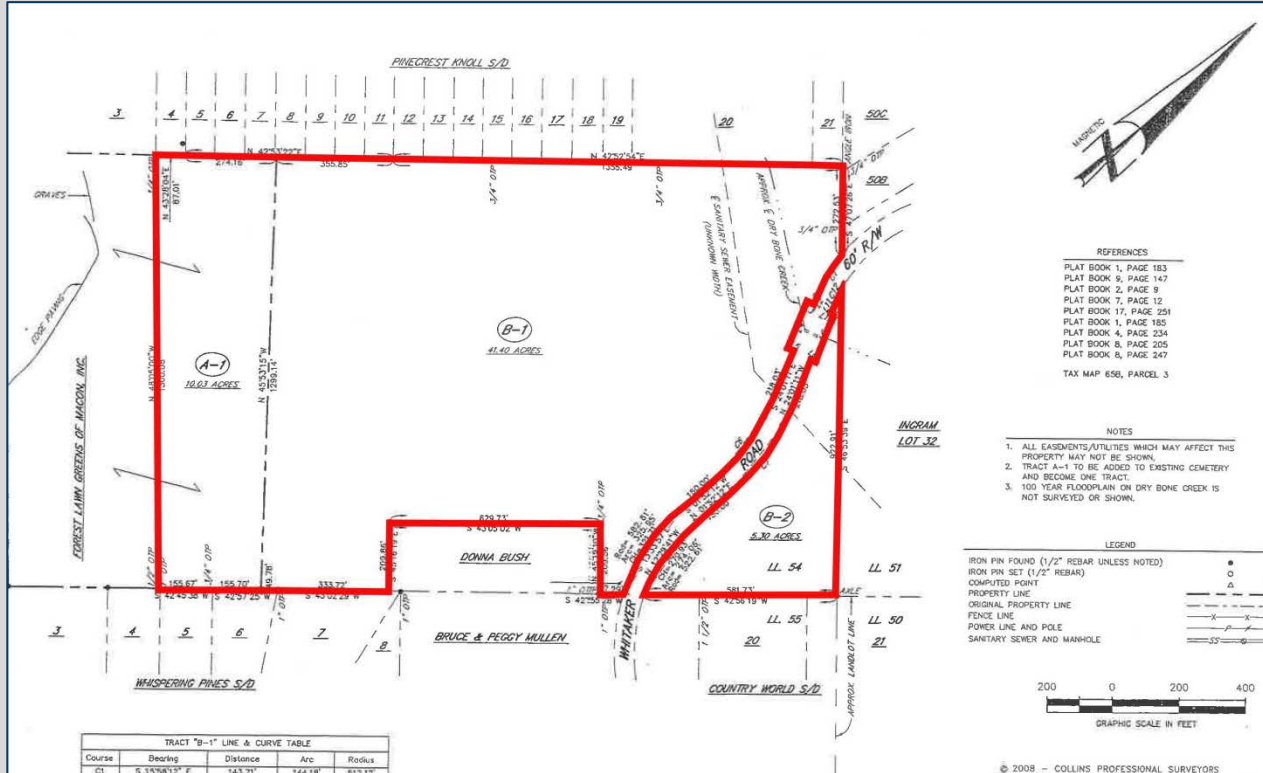

Whitaker Road
(near Joycliff Road)
Macon, GA 31211
Jones County

4124 Arkwright Road, Suite 1, Macon, GA 31210 | (478) 750-7507 | Fax (478) 750-9002 | www.thesummitgroupmacon.com

For additional information contact:

ADAM BAILEY | Cell (478) 733-7961 | abailey@thesummitgroupmacon.com

~or~

KING KEMPER, CCIM | Cell (478) 957-1920 | kkemper@thesummitgroupmacon.com