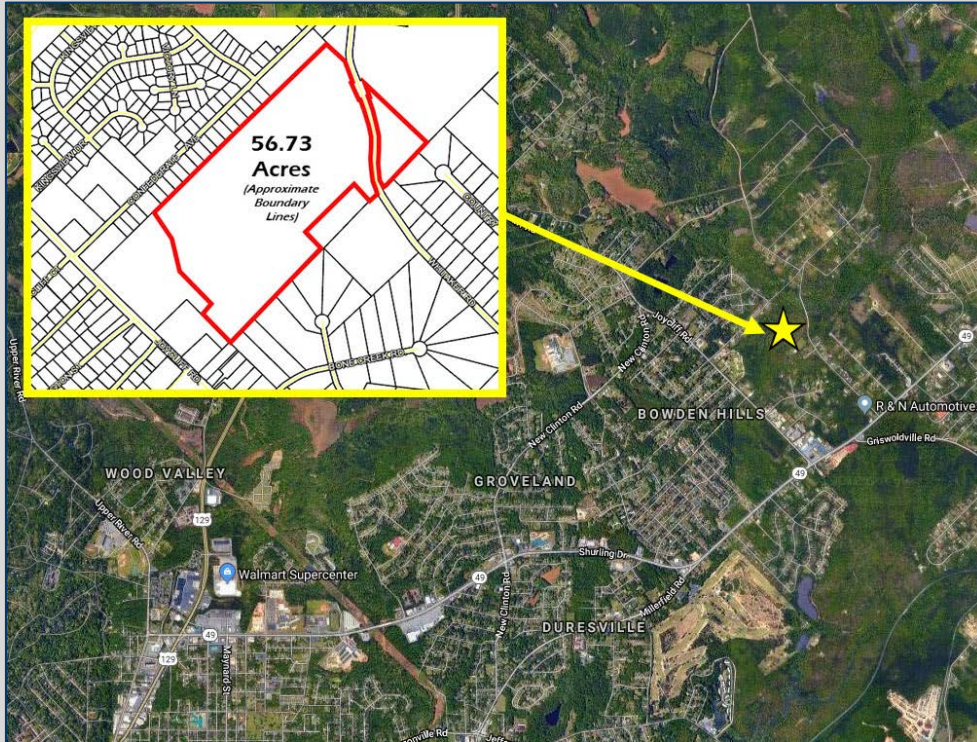

Whitaker Road  
(near Joycliff Road)  
Macon, GA 31211  
Jones County

**PRICE REDUCED**  
~~\$170,190~~ \$99,000

- ±56.73 acres
- Rolling topography
- Water, sewer, electric and gas available to site
- Zoned R-1 (Residential)
- Located near the intersection of Joycliff Road and Highway 49 (Millerfield Road)